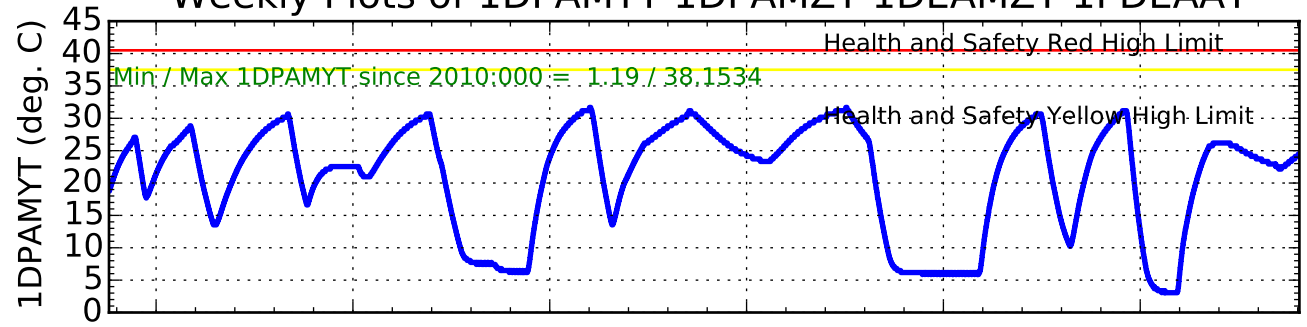

Weekly Plots of 1DPAMYT 1DPAMZT 1DEAMZT 1PDEAAT

2017:338 2017:339 2017:341 2017:342 2017:343 2017:344

Date (YEAR:DAYofYEAR)