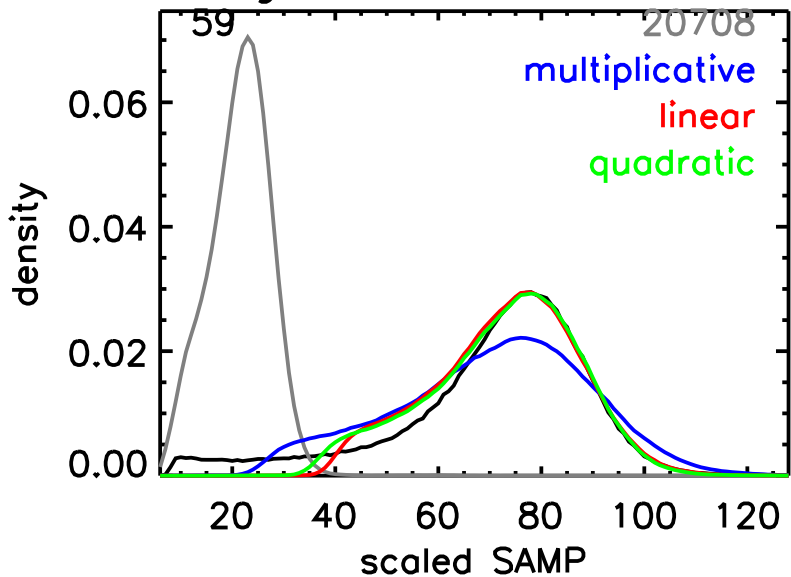

percentile comparison 20708 vs 59

gain corr 20708:59

gain corr 20708:59

2018-07-28T13:28:05 Offaxis=0.2 arcmin