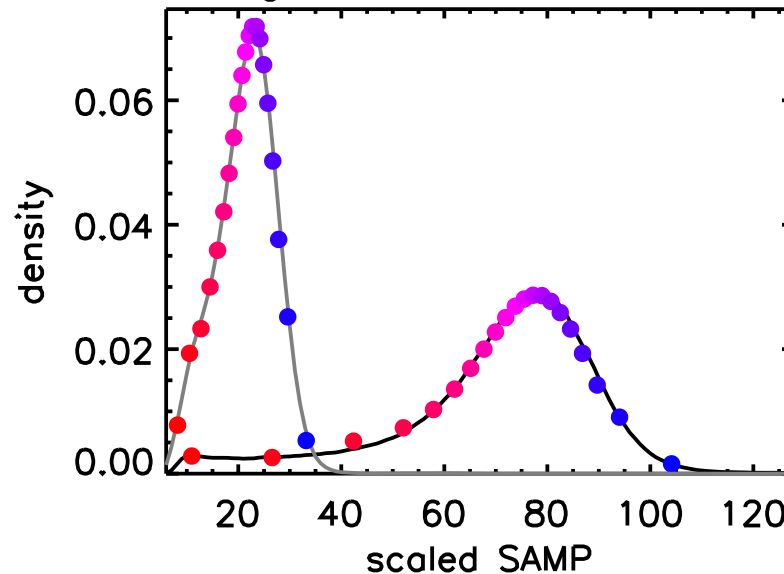

percentile comparison 20708 vs 59

gain corr 20708:59

gain corr 20708:59

2018-07-28T13:28:05 Offaxis=0.2 arcmin