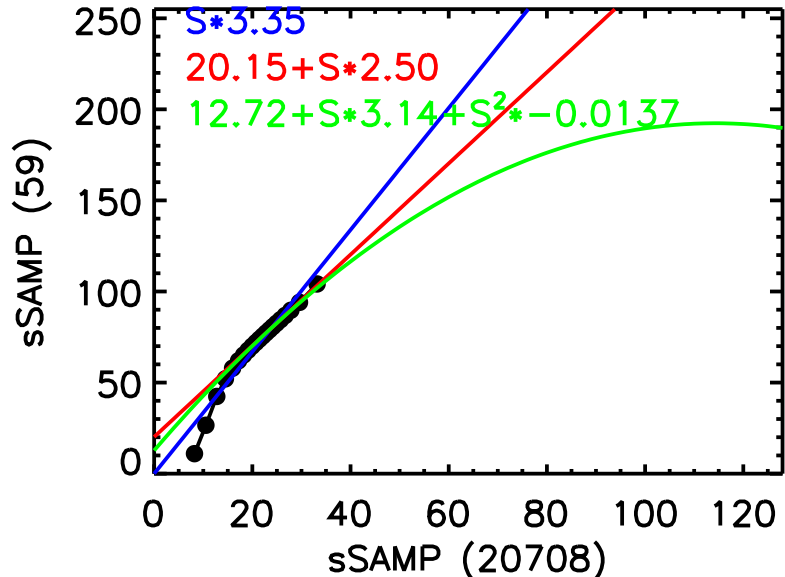

percentile comparison 20708 vs 59

gain corr 20708:59

gain corr 20708:59

2018-07-28T13:28:05 Offaxis=0.2 arcmin